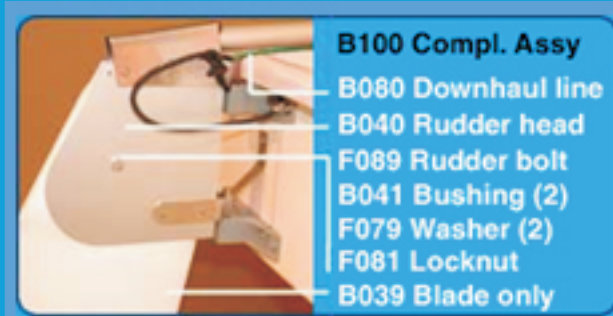

- **B100 Compl. Assy**

- B080 Downhaul line
- B040 Rudder head
- F089 Rudder bolt
- B041 Bushing (2)
- F079 Washer (2)
- F081 Locknut
- B039 Blade only