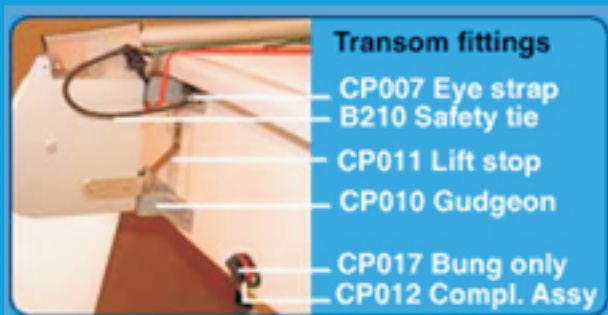

- B205 Bow shackle
- CP202 Single Micro

- B215 line, sail end
- B109 Complete Assy**

- CP202 Micro single
- B214 line, deck end  
& blk balls (not shwn)

- Custom deck plate  
and blocks**

- CP201 Micro Single  
with swivel
- B002 Bushed eye
- B206 Custom deck  
plate