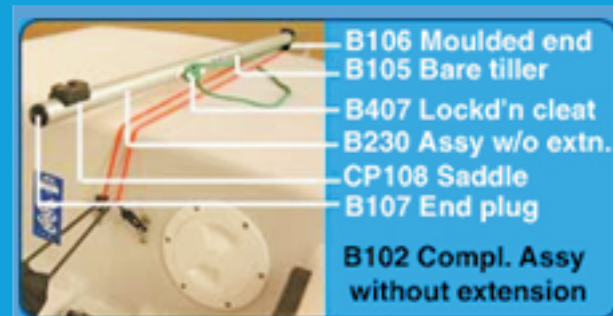

- B106 Moulded end
- B105 Bare tiller
- B407 Lockd'n cleat
- B230 Assy w/o extrn.
- CP108 Saddle
- B107 End plug
- **B102 Compl. Assy
  without extension**