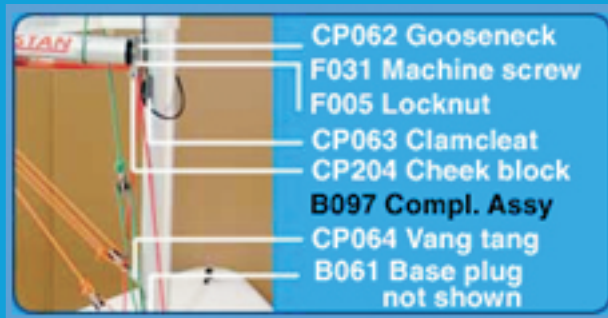

# Pecas do Byte

- CP062 Gooseneck
- F031 Machine screw
- F005 Locknut
- CP063 Clamcleat
- CP204 Cheek block
- B097 Compl. Assy**
- CP064 Vang tang
- B061 Base plug  
not shown

- B104 Compl. Assy**
- CP033 Bent key
- CP038 Tw'st sh'kl (2)
- CP203 Single w/bkt
- CP202 Single
- B222 Boom end line
- B220 Mast end line
- CP202 Single (2)
- CP208 Handle
- B221 Deck end line